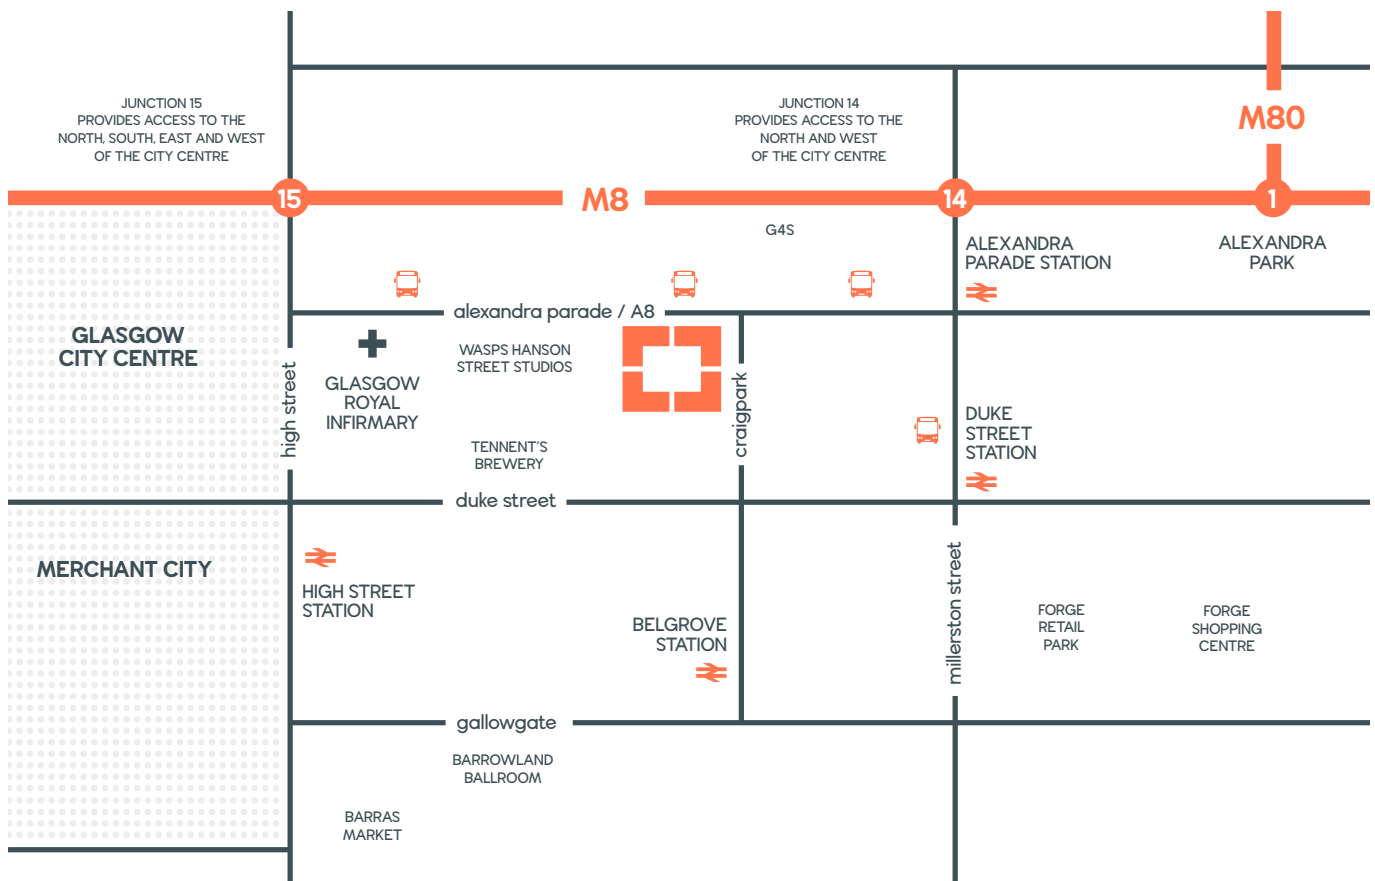

how to get here

bus

Up to 25 buses per hour pass Citypark via the bus stop opposite our main entrance. Route no's 38, 38B, 38E all provide access across the city centre.

Further information via:

www.spt.co.uk

car

Junctions 14 and 15 lie within minutes of Citypark and provide access to Scotland's motorway network.

Ample parking for staff and visitors is available in our 491 space carpark, including wheelchair accessible spaces.

Sat Nav Code: G31 3AU

train

Two stations, Alexandra Parade and Duke Street lie in close proximity to Citypark and provide citywide connections.

Further information via:

www.spt.co.uk

bike / walking

With a 'Nextbike' station located directly opposite the main entrance and bike storage / shower facilities within the building, cycling couldn't be easier.

Further information via:

www.nextbike.co.uk/en/glasgow/locations/