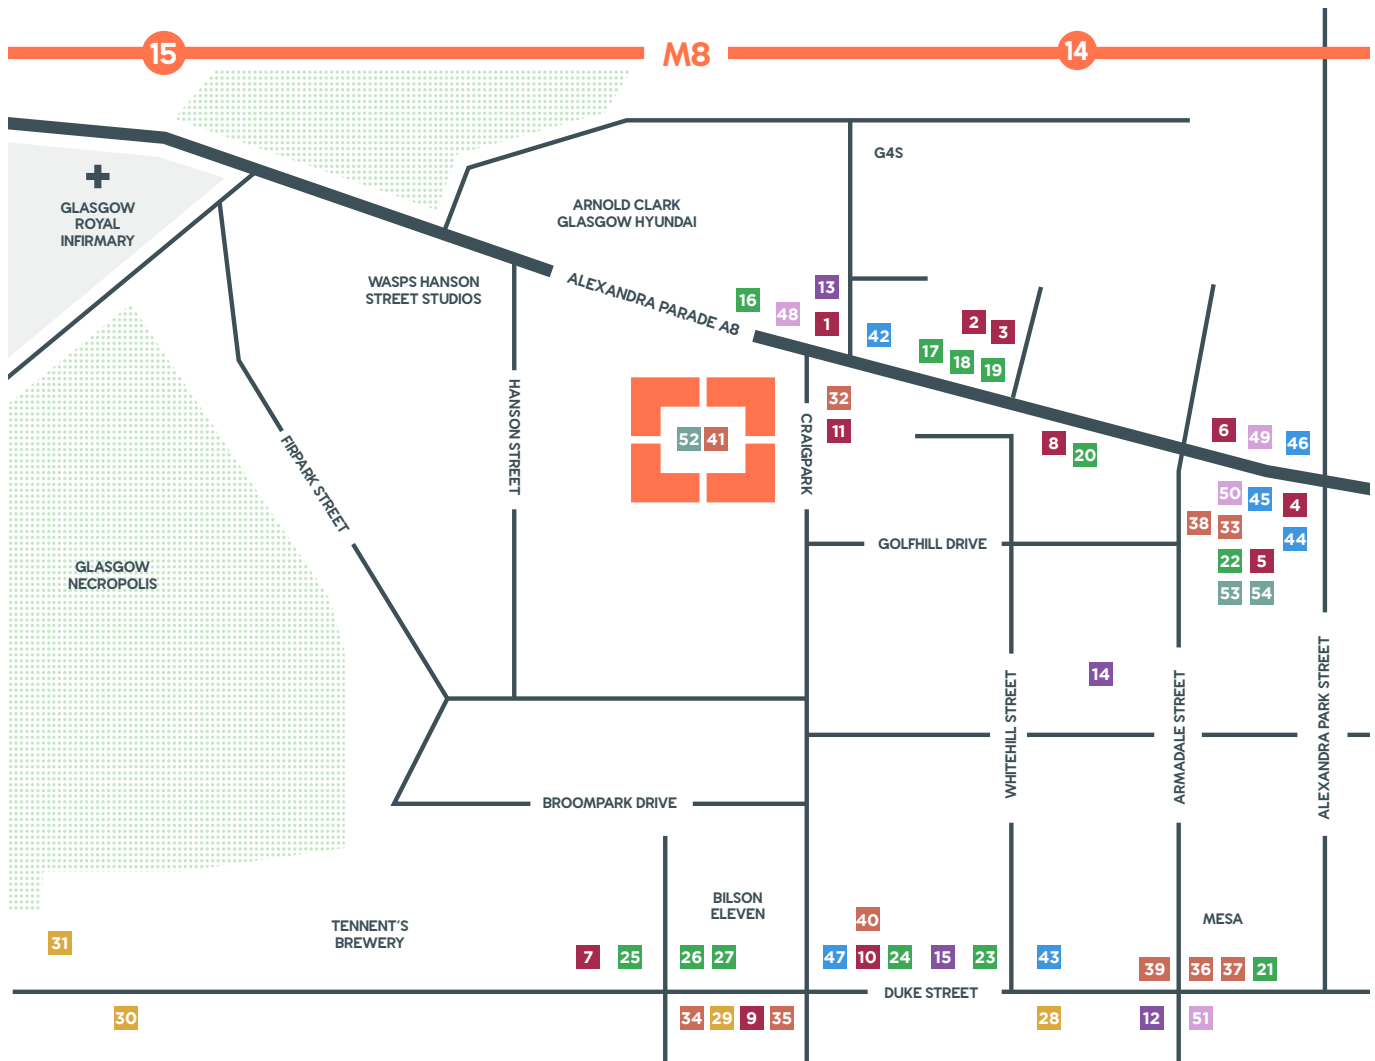

local area

shops / convenience

- 1 Usave
- 2 Co-op Food
- 3 Iceland
- 4 East End Vape Co
- 5 Sprigs & Twigs Florist
- 6 Day Today
- 7 Lidl
- 8 Post Office
- 9 Duke Street Post Office
- 10 Florresters
- 11 BP Filling Station

atm

- 12 TSB
- 13 Alexandra Parade
- 14 Armadale Street
- 15 Duke Street

food / drink

- 16 Dino's
- 17 Greggs
- 18 Domino's Pizza
- 19 Subway
- 20 Amore d'Italia
- 21 Dennistoun Bar-B-Que
- 22 Celino's
- 23 Coia's Cafe
- 24 Tibo Bistro
- 25 Papa John's Pizza
- 26 Bilson Eleven
- 27 Nakodar Grill

bars

- 28 The Palais
- 29 Redmond's of Dennistoun
- 30 Lady Well
- 31 Drygate

coffee / cafe

- 32 Starbucks (coming soon)
- 33 Swallow Cafe
- 34 Rawnchy
- 35 Roastie Toastie
- 36 Mesa
- 37 East End Cafe
- 38 Desserts Heaven
- 39 Black Vanilla
- 40 Tapa Coffee & Bakehouse
- 41 Nespresso Bar

dentist / pharmacy

- 42 Alexandra Park Dental
- 43 Dental Practice
- 44 Ever Clinic
- 45 Meadowpark Surgery
- 46 Honey Pharmacy
- 47 Annfield Medical Centre

hair / beauty

- 48 Just Hair
- 49 Bliss Hair & Beauty
- 50 Badguy Brand
- 51 Boots